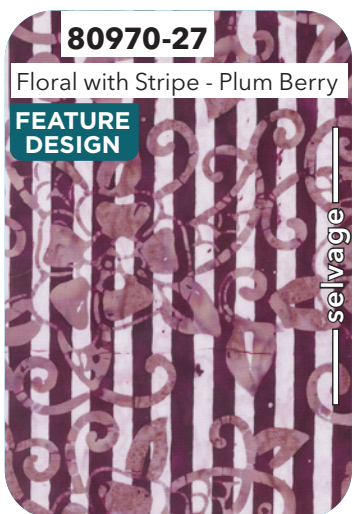

Sweet Tunes

By Ann Hammel Murphy

Blue Sky

ESSENTIALS

Sweet Tunes | Entire Collection 24 pcs, 3 colorways
Shipping July 2023 | Order by February 22 2023 | Scale approx. 42%
September 2022 Release

Sweet Tunes

By Ann Hammel Murphy

Raspberry

ESSENTIALS

Sweet Tunes | Entire Collection 24 pcs, 3 colorways
Shipping July 2023 | Order by February 22 2023 | Scale approx. 42%
September 2022 Release

Sweet Tunes

By Ann Hammel Murphy

Lily Pond

ESSENTIALS

Sweet Tunes | Entire Collection 24 pcs, 3 colorways
Shipping July 2023 | Order by February 22 2023 | Scale approx. 42%
September 2022 Release