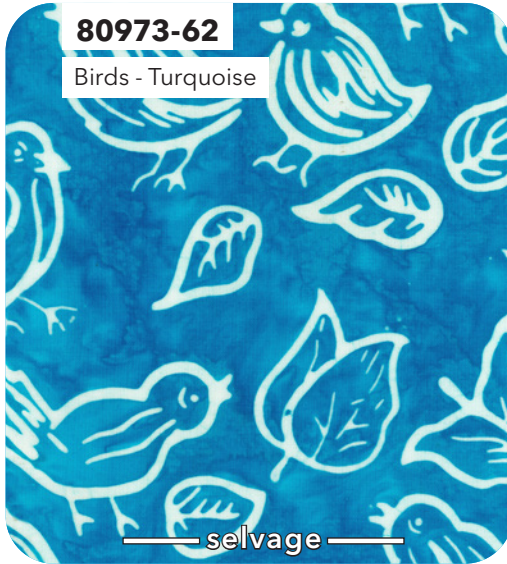

Sweet Tunes

By Ann Hammel Murphy

Blue Sky

ESSENTIALS

Sweet Tunes | Entire Collection 24 pcs, 3 colorways
Shipping July 2023 | Order by February 22 2023 | Scale approx. 42%
September 2022 Release