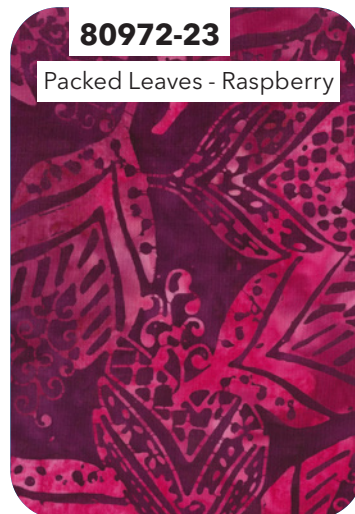

Sweet Tunes

By Ann Hammel Murphy

Blue Sky

ESSENTIALS

Sweet Tunes | Entire Collection 24 pcs, 3 colorways
Shipping July 2023 | Order by February 22 2023 | Scale approx. 42%
September 2022 Release

Sweet Tunes

By Ann Hammel Murphy

Raspberry

ESSENTIALS

Sweet Tunes | Entire Collection 24 pcs, 3 colorways
Shipping July 2023 | Order by February 22 2023 | Scale approx. 42%
September 2022 Release

Sweet Tunes

By Ann Hammel Murphy