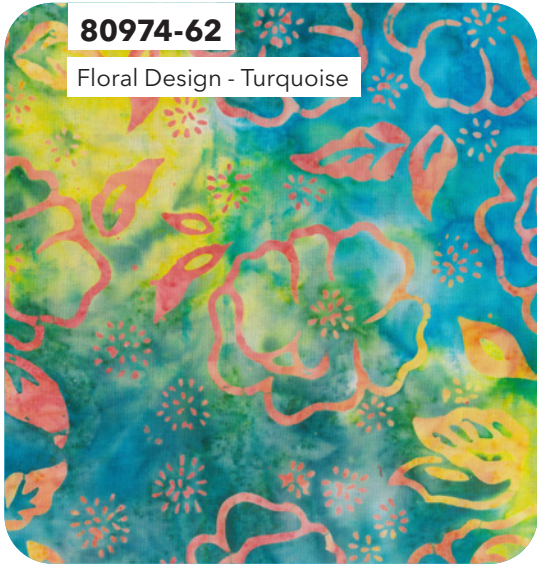

Sweet Tunes

By Ann Hammel Murphy

Blue Sky

ESSENTIALS

Sweet Tunes | Entire Collection 24 pcs, 3 colorways
Shipping July 2023 | Order by February 22 2023 | Scale approx. 42%
September 2022 Release

Sweet Tunes

By Ann Hammel Murphy

Raspberry

ESSENTIALS

Sweet Tunes | Entire Collection 24 pcs, 3 colorways
Shipping July 2023 | Order by February 22 2023 | Scale approx. 42%
September 2022 Release

Sweet Tunes

By Ann Hammel Murphy