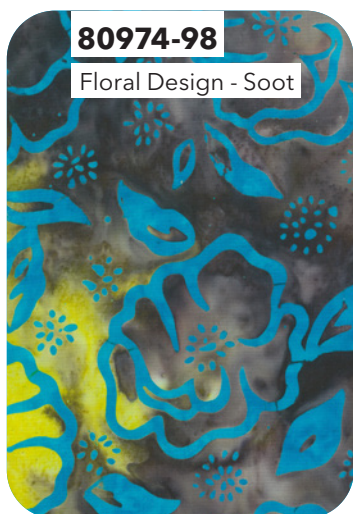

By Ann Hammel Murphy

Raspberry

ESSENTIALS

Sweet Tunes | Entire Collection 24 pcs, 3 colorways
Shipping July 2023 | Order by February 22 2023 | Scale approx. 42%
September 2022 Release

Sweet Tunes

By Ann Hammel Murphy

Lily Pond

ESSENTIALS

Sweet Tunes | Entire Collection 24 pcs, 3 colorways
Shipping July 2023 | Order by February 22 2023 | Scale approx. 42%
September 2022 Release