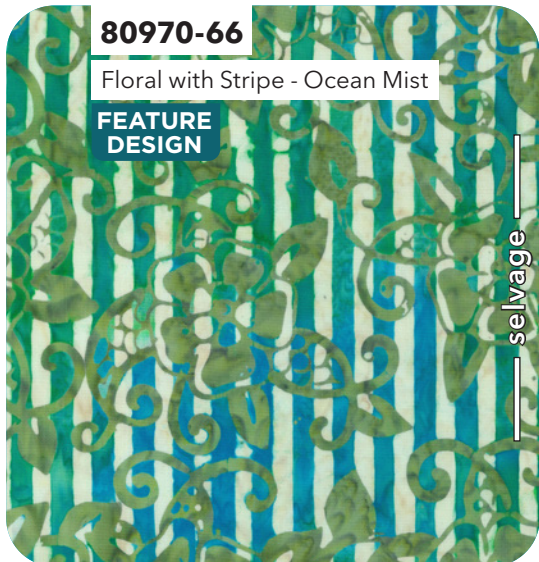

By Ann Hammel Murphy

Raspberry

ESSENTIALS

Sweet Tunes | Entire Collection 24 pcs, 3 colorways
Shipping July 2023 | Order by February 22 2023 | Scale approx. 42%
September 2022 Release

Sweet Tunes

By Ann Hammel Murphy

Lily Pond

ESSENTIALS

Sweet Tunes | Entire Collection 24 pcs, 3 colorways
Shipping July 2023 | Order by February 22 2023 | Scale approx. 42%
September 2022 Release