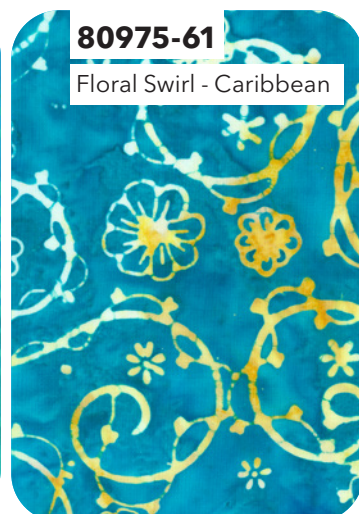

Lily Pond

ESSENTIALS

Sweet Tunes | Entire Collection 24 pcs, 3 colorways
Shipping July 2023 | Order by February 22 2023 | Scale approx. 42%
September 2022 Release