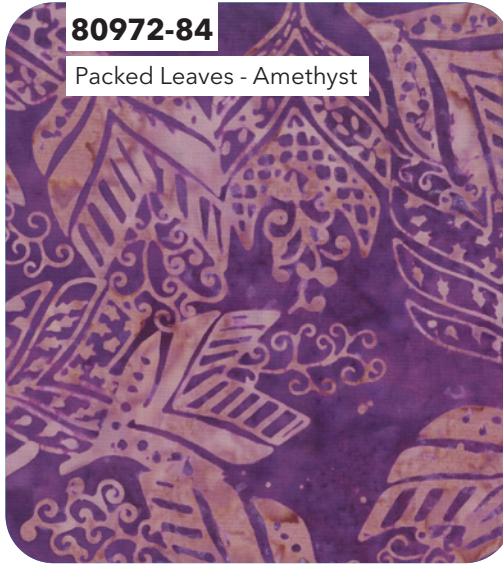

Sweet Tunes

By Ann Hammel Murphy

Blue Sky

ESSENTIALS

Sweet Tunes | Entire Collection 24 pcs, 3 colorways
Shipping July 2023 | Order by February 22 2023 | Scale approx. 42%
September 2022 Release

Sweet Tunes

By Ann Hammel Murphy

Raspberry

ESSENTIALS

Sweet Tunes | Entire Collection 24 pcs, 3 colorways
Shipping July 2023 | Order by February 22 2023 | Scale approx. 42%
September 2022 Release

Sweet Tunes

By Ann Hammel Murphy